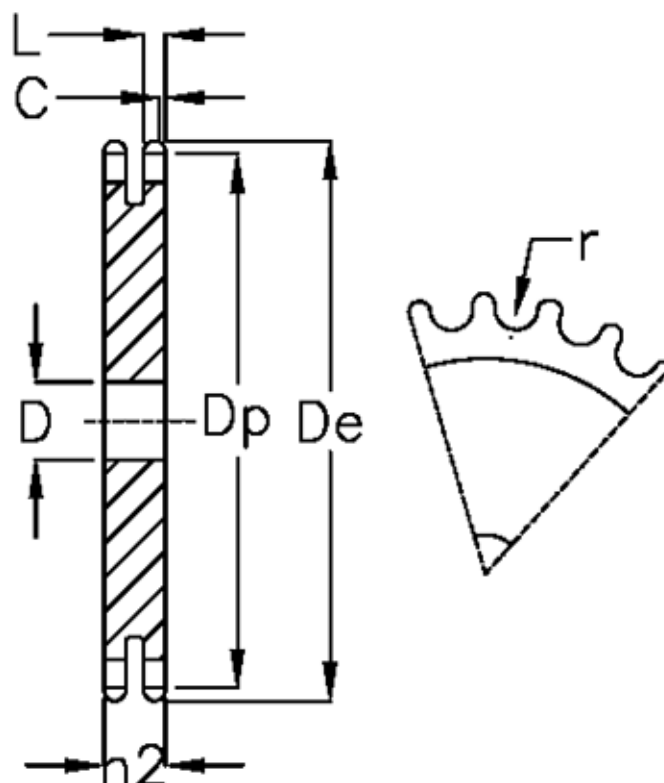

Article number: 616022005120

Description: Plate wheel 08 B-2 Z=120 duplex

## Measures

C	= 1
D	= 25
De	= 491.2
Dp	= 485.16
For chain size	= 1/2 x 5/16
For chain type	= 08 B-2
h2	= 21
L	= 7

Number of teeth	= 120
r	= 8.51